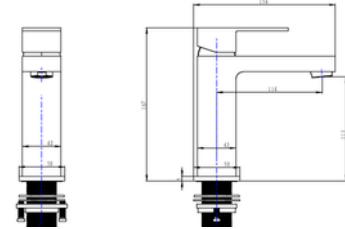

BASIN MIXER

**AVIV BM02F6 BASIN
MIXER TAP**

WWW.VIVAGROUP.COM.MY