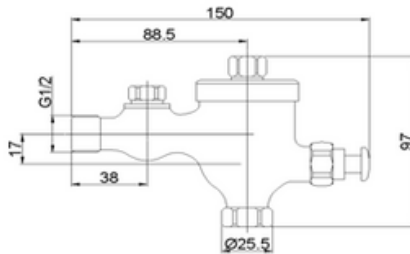

**AVIV URCB01 URINAL
CONCEALED FLUSH VALVE**