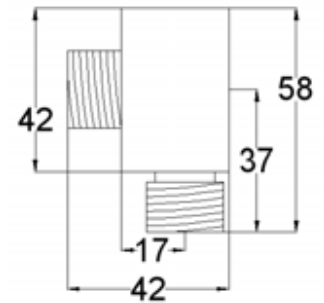

**AVIV SCN010 SHOWER
CONECTOR**