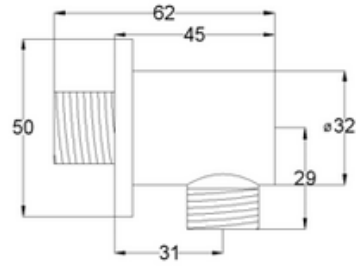

**AVIV SCN007 SHOWER
CONECTOR**