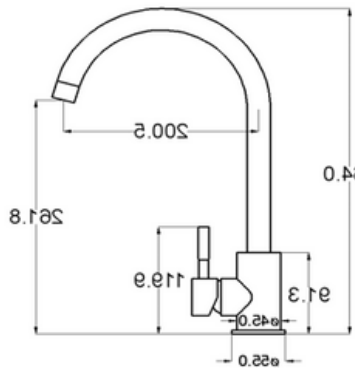

**AVIV WSTL11 WALL SINK
TAP WITH HIGH SPOUT**

**AVIV WPTL12 PILLAR SINK
TAP WITH HIGH SPOUT**

KITCHEN SINK TAP

WWW.VIVAGROUP.COM.MY

**AVIV HE13 PILLAR SINK
TAP**

**AVIV HE15 PILLAR SINK
TAP**

CONCEALED STOPCOCK