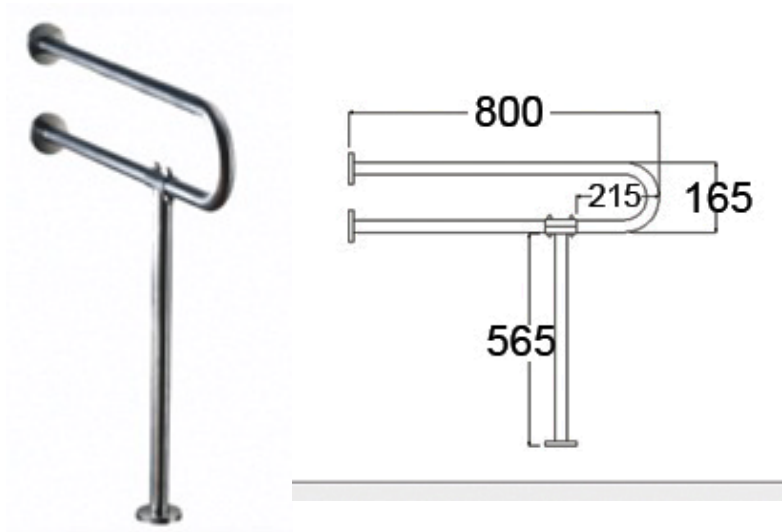

**AVIV SCW03 SELF CLOSING
TAP**

**AVIV SCW04 SELF CLOSING
TAP**

We are dedicated to providing you with only the best bathroom solutions.

GRAB BAR

WWW.VIVAGROUP.COM.MY

GB01 GRAB BAR

GB02 GRAB BAR

GB03 GRAB BAR