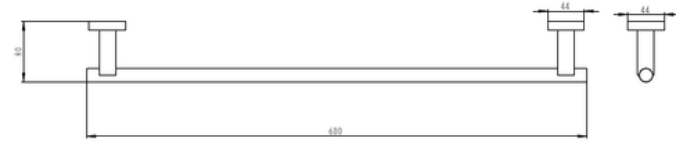

**AVIV STR01-BK Towel Rail
(Black)**

**AVIV STR01 Towel Rail
(Matt)**

**AVIV STR02 Towel Rail
(Matt)**

**AVIV STR02-BK Towel Rail
(Black)**

BATHROOM ACCESSORIES - TOWEL RAIL

**AVIV SD400 SOAP
DISPENSER**

**AVIV JUMBO PAPER ROLL
DISPENSER**