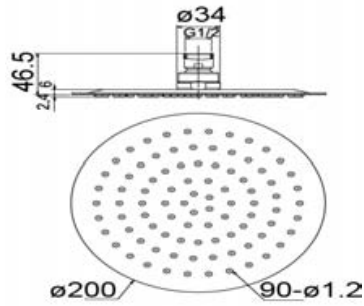

AVIV NSA01 SHOWER ARM

**AVIV S- SLIM SHOWER
HEAD 200MM * 200MM**

**AVIV SH01 SHOWER HEAD
150MM * 150MM**

SHOWER HEAD

WWW.VIVAGROUP.COM.MY

AVIV SH02 SHOWER HEAD

**AVIV SH11 SLIM SHOWER
HEAD - SQUARE 200MM*
200MM**