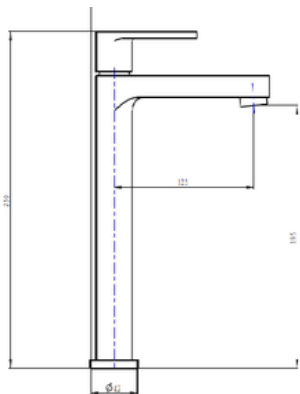

**AVIV BIANCA-T Tall BASIN
COLD TAP**

WWW.VIVAGROUP.COM.MY