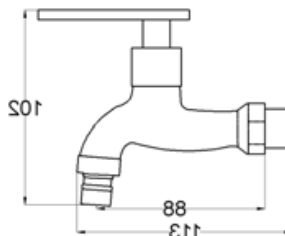

**AVIV PLTL101 BASIN
PILLAR TAP**

**AVIV PLTL102 BASIN
PILLAR TAP**

SMALL FAUCET

WWW.VIVAGROUP.COM.MY

AVIV BTL101 WALL BIBTAP

**AVIV HBTL102 WALL
BIBTAP WITH 1/2" HOSE
TAIL**

**AVIV HBTL103 WALL
BIBTAP C/W 3/4" HOSE
TAIL**