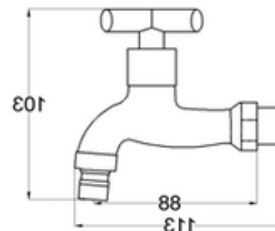

**AVIV PLTT701 BASIN
PILLAR TAP**

**AVIV PLTT702 BASIN
PILLAR TAP**

SMALL FAUCET

WWW.VIVAGROUP.COM.MY

AVIV BTT701 WALL BIBTAP

**AVIV HBTT702 WALL
BIBTAP WITH 1/2" HOSE
TAIL**

**AVIV HBTT703 WALL
BIBTAP C/W 3/4" HOSE
TAIL**