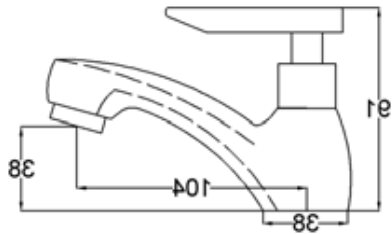

**AVIV PLTTK101 BASIN
PILLAR TAP**

**AVIV PLTK102 BASIN
PILLAR TAP**

DIAMOND SERIES

WWW.VIVAGROUP.COM.MY

AVIV BTK101 WALL BIBTAP

**AVIV HBTK102 WALL
BIBTAP WITH 1/2" HOSE
TAIL**

**AVIV HBTK103 WALL
BIBTAP C/W 3/4" HOSE
TAIL**