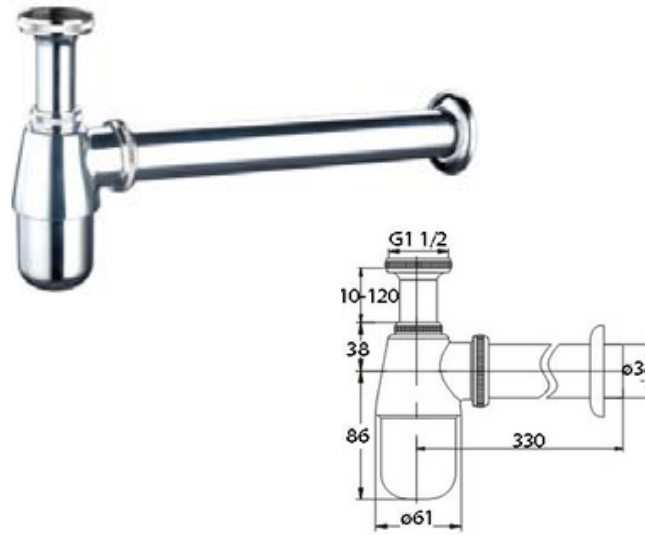

**AVIV C38 CHROMED
BOTTLE TRAP - 38MM**

KITCHEN SINK ACCESSOR RIESS

WWW.VIVAGROUP.COM.MY