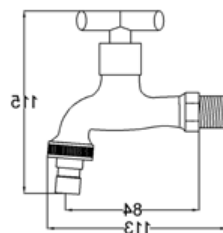

**AVIV PLTF101 BASIN
PILLAR TAP**

**AVIV PLTF102 BASIN
PILLAR TAP**

SMALL FAUCET

WWW.VIVAGROUP.COM.MY

AVIV BTF101 WALL BIBTAP

**AVIV HBTF102 WALL
BIBTAP WITH 1/2" HOSE
TAIL**

**AVIV HBTF103 WALL
BIBTAP C/W 3/4" HOSE
TAIL**