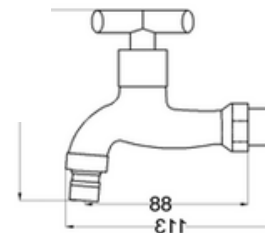

**AVIV PLTTK101 BASIN
PILLAR TAP**

**AVIV PLTK102 BASIN
PILLAR TAP**

DIAMOND SERIES

WWW.VIVAGROUP.COM.MY

AVIV BTK101 WALL BIBTAP

**AVIV HBTK102 WALL
BIBTAP WITH 1/2" HOSE
TAIL**

**AVIV HBTK103 WALL
BIBTAP C/W 3/4" HOSE
TAIL**