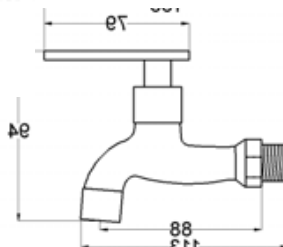

AVIV BTK101 WALL BIBTAP