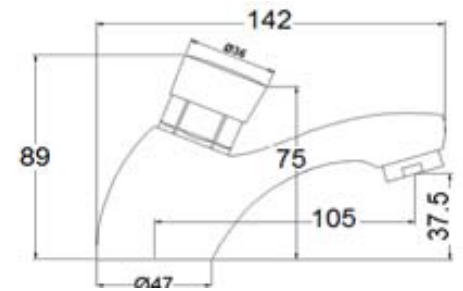

**AVIV URCB01 URINAL
CONCEALED FLUSH VALVE**

**AVIV WCC01 CONCEALED
FLUSH VALVE**

**AVIV EU01 EXPOSED
URINAL FLUSH VALVE**

**AVIV EW01 EXPOSED WC
FLUSH VALVE**

**AVIV SC01 SELF CLOSING
TAP**

**AVIV SC02 SELF CLOSING
TAP**