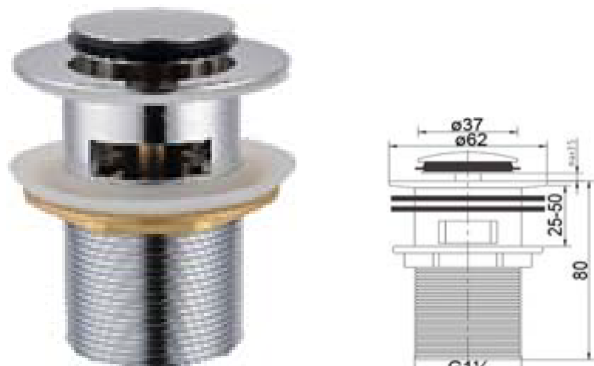

KITCHEN SINK ACCESSOR RIESS

WWW.VIVAGROUP.COM.MY