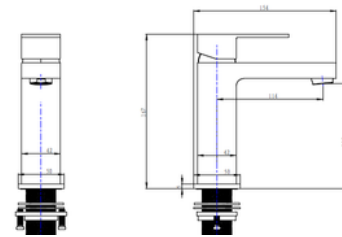

**AVIV BMSKS MIXER
BASIN TAP**

BASIN MIXER

WWW.VIVAGROUP.COM.MY