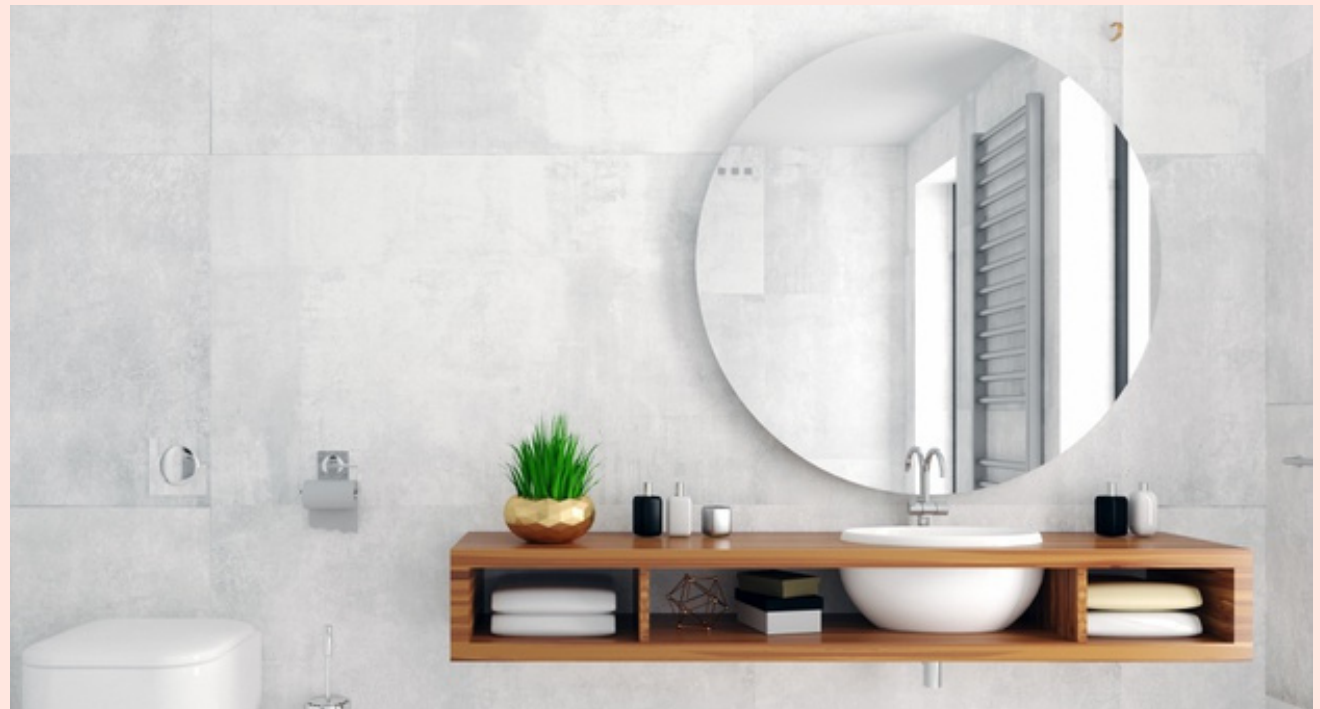

MODERN BATHROOM CONCEPTS THAT ARE TRULY ELEGANT IN STYLE

The word "faucet" refers to an objects intended to transfer water to support various human activities such as showering, bathing and e.t.c. Hence, it is important for us to pay detailed attention to our products quality for your daily optimum satisfaction.

AVIV AV01 ANGLE VALVE

AVIV AV02 ANGLE VALVE

**BATHROOM
ACCESSORIES
- ANGLE VALVE**

**AVIV AV03 TWO WAY
ANGLE VALVE**

**AVIV AV04 TWO WAY
ANGLE VALVE**

AVIV

Your Bathroom Solutions
Provider

We offers
common but
unique in its
own way faucet
for a variety of
expectation.