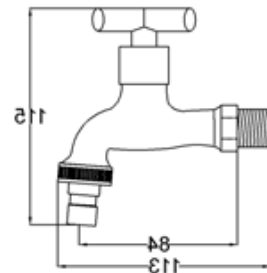

**AVIV PLTTK101 BASIN
PILLAR TAP**

**AVIV PLTK102 BASIN
PILLAR TAP**

DIAMOND SERIES

WWW.VIVAGROUP.COM.MY

AVIV BTK101 WALL BIBTAP

**AVIV HBTK102 WALL
BIBTAP WITH 1/2" HOSE
TAIL**

**AVIV HBTK103 WALL
BIBTAP C/W 3/4" HOSE
TAIL**