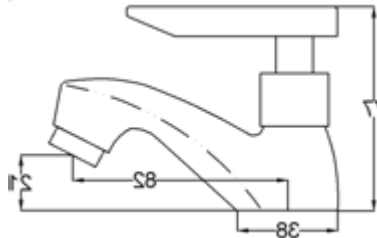

**AVIV PLTL102 BASIN
PILLAR TAP**

SMALL FAUCET

WWW.VIVAGROUP.COM.MY