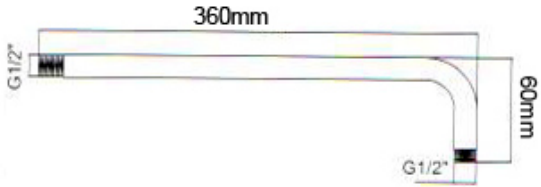

AVIV SA-13" SGOWER ARM