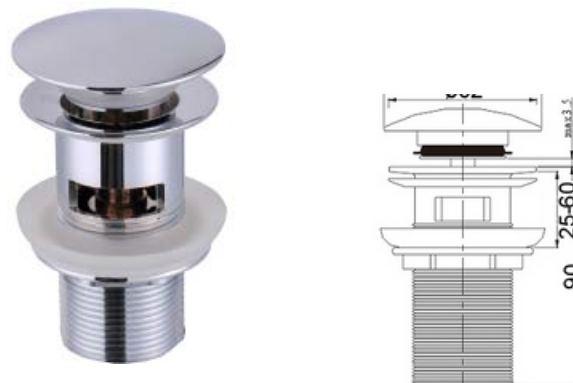

**AVIV C32 CHROMED
BOTTLE TRAP - 32MM**

**AVIV C38 CHROMED
BOTTLE TRAP - 38MM**

KITCHEN SINK ACCESSOR RIESS

WWW.VIVAGROUP.COM.MY

AVIV PW01 POP UP WASTE

**AVIV UW01 UMBRELLA POP
UP WASTE**

**WHAT'S MORE
SOOTHING THAN A
COMFORT SHOWER
AFTER A HECTIC
SCHEDULE?**