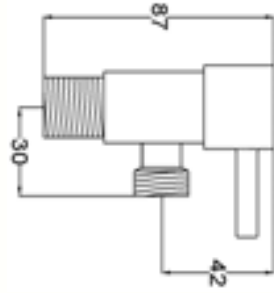

AVIV CTBD03 Hand Spray Bidet Set c/w 1.2m Flexible Hose & Angle Valve

AVIV CTBD02 Hand Spray Bidet Set c/w 1.2m Flexible Hose & Wall Bracket

BATHROOM ACCESSORIES
- HAND BIDET SET

AVIV CTBD01 Hand Spray Bidet Set c/w 1.2m Flexible Hose & Wall Bracket (Anti-Theft)