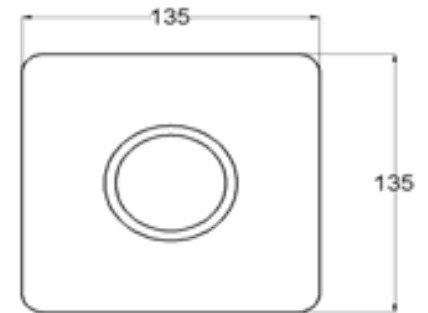

**AVIV WCC01 CONCEALED
FLUSH VALVE**