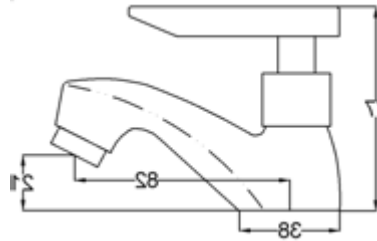

**AVIV PLTF101 BASIN
PILLAR TAP**

**AVIV PLTF102 BASIN
PILLAR TAP**

SMALL FAUCET

WWW.VIVAGROUP.COM.MY

AVIV BTF101 WALL BIBTAP

**AVIV HBTF102 WALL
BIBTAP WITH 1/2" HOSE
TAIL**

**AVIV HBTF103 WALL
BIBTAP C/W 3/4" HOSE
TAIL**