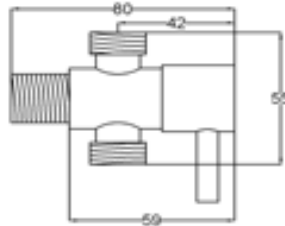

**BATHROOM
ACCESSORIES
- ANGLE VALVE**

**AVIV AV03 TWO WAY
ANGLE VALVE**