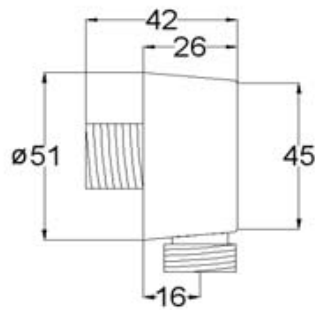

SHOWER CONNECTOR

WWW.VIVAGROUP.COM.MY

**AVIV SCN009 SHOWER
CONECTOR**