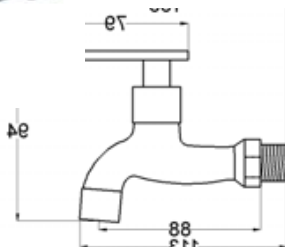

SMALL FAUCET

WWW.VIVAGROUP.COM.MY