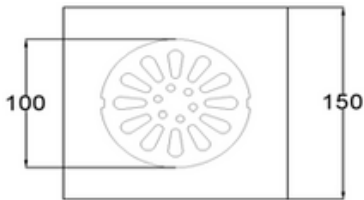

**AVIV SG101 130mm x
130mm Tile Tray**

**AVIV FT101-6 150mm x
150mm Stainless Steel Floor
Grating**

FLOOR TRAP

WWW.VIVAGROUP.COM.MY

**AVIV FT150 150mm x
150mm Tile Tray**

**AVIV FT125-4 100m x
100mm Stainless Steel Floor
Grating For Washing
Machine**