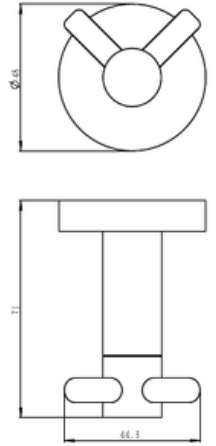

**AVIV PHS01- BK Paper
Holder With Shelf - (Black)**

**AVIV ACCRH02 Robe Hook
(Matt)**