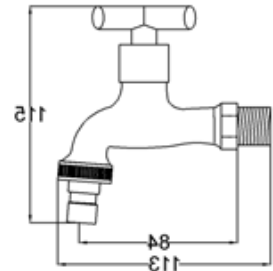

**AVIV PLTT701 BASIN
PILLAR TAP**

**AVIV PLTT702 BASIN
PILLAR TAP**

SMALL FAUCET

WWW.VIVAGROUP.COM.MY

AVIV BTT701 WALL BIBTAP

**AVIV HBTT702 WALL
BIBTAP WITH 1/2" HOSE
TAIL**

**AVIV HBTT703 WALL
BIBTAP C/W 3/4" HOSE
TAIL**