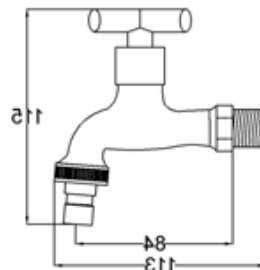

**AVIV PLTL101 BASIN
PILLAR TAP**

**AVIV PLTL102 BASIN
PILLAR TAP**

SMALL FAUCET

WWW.VIVAGROUP.COM.MY

AVIV BTL101 WALL BIBTAP

**AVIV HBTL102 WALL
BIBTAP WITH 1/2" HOSE
TAIL**

**AVIV HBTL103 WALL
BIBTAP C/W 3/4" HOSE
TAIL**