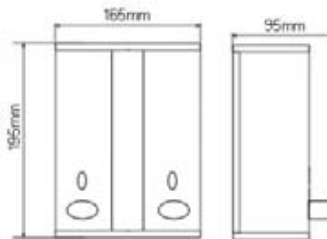

**AVIV JUMBO PAPER ROLL
DISPENSER**

SOAP DISPENSER /JUMBO ROLL

WWW.VIVAGROUP.COM.MY