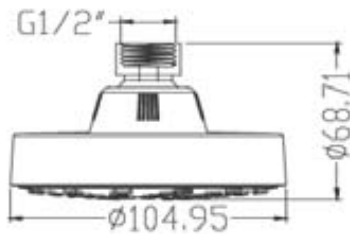

AVIV NSA01 SHOWER ARM

**AVIV S- SLIM SHOWER
HEAD 200MM * 200MM**

**AVIV SH01 SHOWER HEAD
150MM * 150MM**

SHOWER HEAD

WWW.VIVAGROUP.COM.MY

AVIV SH02 SHOWER HEAD

**AVIV SH11 SLIM SHOWER
HEAD - SQUARE 200MM*
200MM**