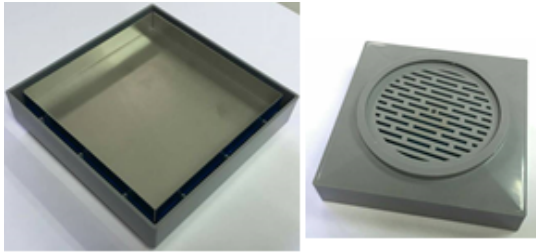

AVIV AV01 ANGLE VALVE

AVIV AV02 ANGLE VALVE

**BATHROOM
ACCESSORIES
- ANGLE VALVE**

**AVIV AV03 TWO WAY
ANGLE VALVE**

**AVIV AV04 TWO WAY
ANGLE VALVE**

AVIV

Your Bathroom Solutions
Provider

We offers
common but
unique in its
own way faucet
for a variety of
expectation.