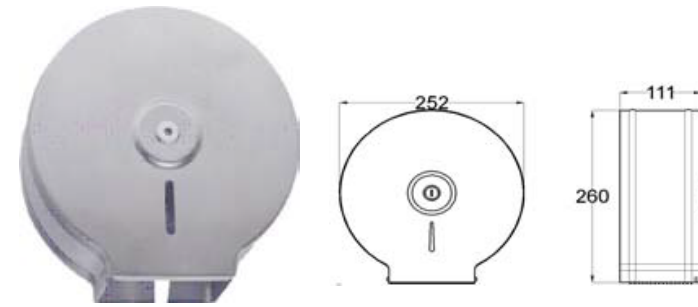

**AVIV STR01-BK Towel Rail
(Black)**

**AVIV STR01 Towel Rail
(Matt)**

**AVIV STR02 Towel Rail
(Matt)**

**AVIV STR02-BK Towel Rail
(Black)**

BATHROOM ACCESSORIES - TOWEL RAIL

**AVIV SD400 SOAP
DISPENSER**

**AVIV JUMBO PAPER ROLL
DISPENSER**