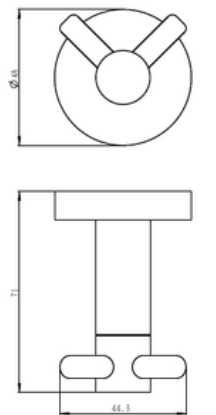

**AVIV ACCRH Robe Hook
(Matt)**

**BATHROOM
ACCESSORIES
- ROBE HOOK**