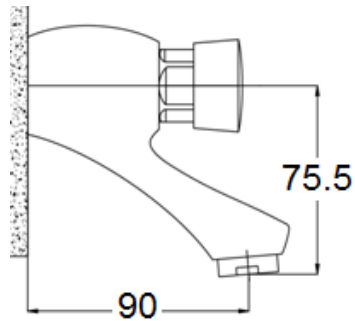

**AVIV URCB01 URINAL
CONCEALED FLUSH VALVE**

**AVIV WCC01 CONCEALED
FLUSH VALVE**

**AVIV EU01 EXPOSED
URINAL FLUSH VALVE**

**AVIV EW01 EXPOSED WC
FLUSH VALVE**

**AVIV SC01 SELF CLOSING
TAP**

**AVIV SC02 SELF CLOSING
TAP**