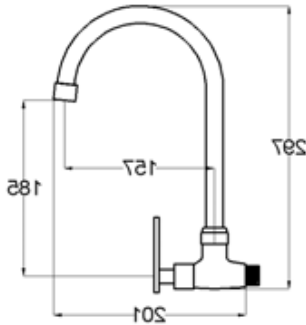

**AVIV WSTL11 WALL SINK
TAP WITH HIGH SPOUT**

**AVIV WPTL12 PILLAR SINK
TAP WITH HIGH SPOUT**

KITCHEN SINK TAP

WWW.VIVAGROUP.COM.MY

**AVIV HE13 PILLAR SINK
TAP**

**AVIV HE15 PILLAR SINK
TAP**

CONCEALED STOPCOCK