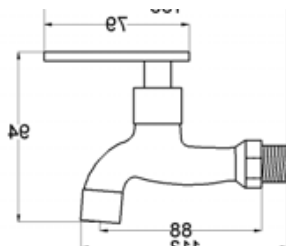

AVIV BTL101 WALL BIBTAP