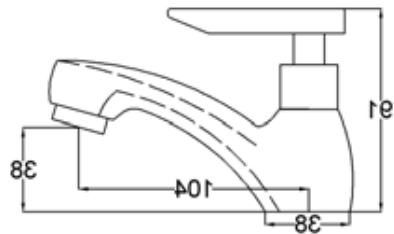

**AVIV PLTF101 BASIN
PILLAR TAP**

**AVIV PLTF102 BASIN
PILLAR TAP**

SMALL FAUCET

WWW.VIVAGROUP.COM.MY

AVIV BTF101 WALL BIBTAP

**AVIV HBTF102 WALL
BIBTAP WITH 1/2" HOSE
TAIL**

**AVIV HBTF103 WALL
BIBTAP C/W 3/4" HOSE
TAIL**