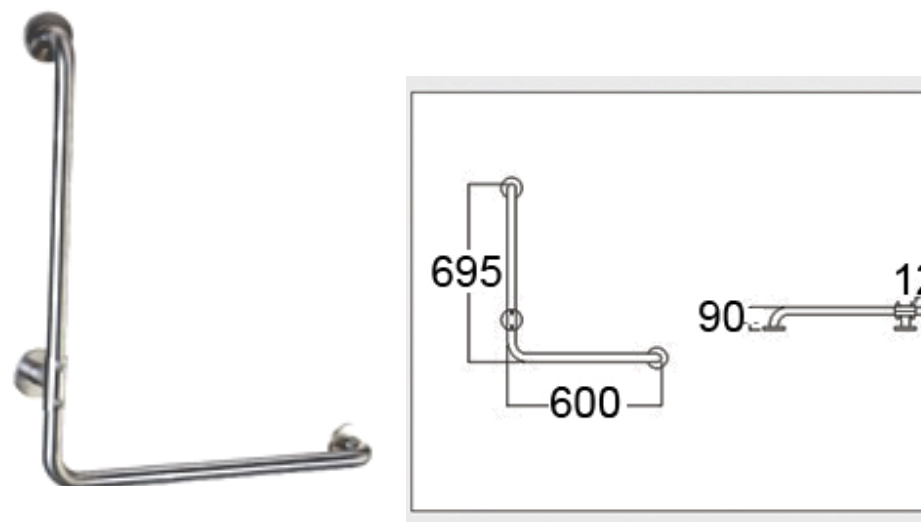

**AVIV SCW03 SELF CLOSING
TAP**

**AVIV SCW04 SELF CLOSING
TAP**

We are dedicated to providing you with only the best bathroom solutions.

GRAB BAR

WWW.VIVAGROUP.COM.MY

GB01 GRAB BAR

GB02 GRAB BAR

GB03 GRAB BAR