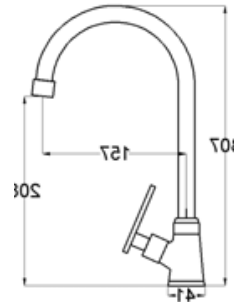

**AVIV WSTL11 WALL SINK
TAP WITH HIGH SPOUT**

**AVIV WPTL12 PILLAR SINK
TAP WITH HIGH SPOUT**

KITCHEN SINK TAP

WWW.VIVAGROUP.COM.MY

**AVIV HE13 PILLAR SINK
TAP**

**AVIV HE15 PILLAR SINK
TAP**

CONCEALED STOPCOCK