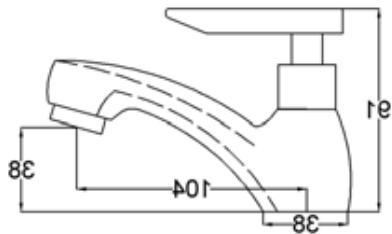

**AVIV PLTF101 BASIN
PILLAR TAP**

**AVIV PLTF102 BASIN
PILLAR TAP**

SMALL FAUCET

WWW.VIVAGROUP.COM.MY

AVIV BTF101 WALL BIBTAP

**AVIV HBTF102 WALL
BIBTAP WITH 1/2" HOSE
TAIL**

**AVIV HBTF103 WALL
BIBTAP C/W 3/4" HOSE
TAIL**