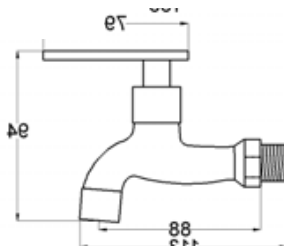

**AVIV PLTF101 BASIN
PILLAR TAP**

**AVIV PLTF102 BASIN
PILLAR TAP**

SMALL FAUCET

WWW.VIVAGROUP.COM.MY

AVIV BTF101 WALL BIBTAP

**AVIV HBTF102 WALL
BIBTAP WITH 1/2" HOSE
TAIL**

**AVIV HBTF103 WALL
BIBTAP C/W 3/4" HOSE
TAIL**