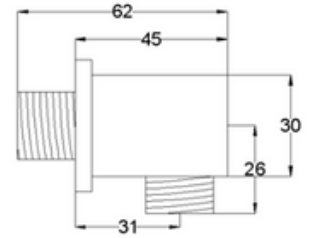

**AVIV SCN008 SHOWER
CONECTOR**