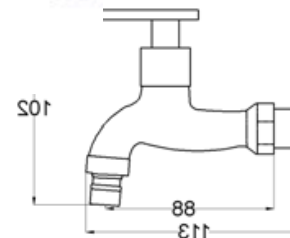

**AVIV PLTF101 BASIN
PILLAR TAP**

**AVIV PLTF102 BASIN
PILLAR TAP**

SMALL FAUCET

WWW.VIVAGROUP.COM.MY

AVIV BTF101 WALL BIBTAP

**AVIV HBTF102 WALL
BIBTAP WITH 1/2" HOSE
TAIL**

**AVIV HBTF103 WALL
BIBTAP C/W 3/4" HOSE
TAIL**