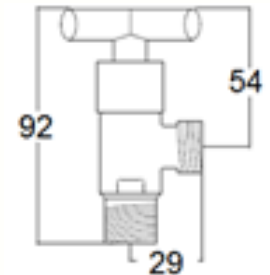

AVIV AV01 ANGLE VALVE

AVIV AV02 ANGLE VALVE

**BATHROOM
ACCESSORIES
- ANGLE VALVE**

**AVIV AV03 TWO WAY
ANGLE VALVE**

**AVIV AV04 TWO WAY
ANGLE VALVE**

AVIV

Your Bathroom Solutions
Provider

We offers
common but
unique in its
own way faucet
for a variety of
expectation.

**AVIV SG101 130mm x
130mm Tile Tray**

**AVIV FT101-6 150mm x
150mm Stainless Steel Floor
Grating**

FLOOR TRAP

WWW.VIVAGROUP.COM.MY

**AVIV FT150 150mm x
150mm Tile Tray**

**AVIV FT125-4 100m x
100mm Stainless Steel Floor
Grating For Washing
Machine**