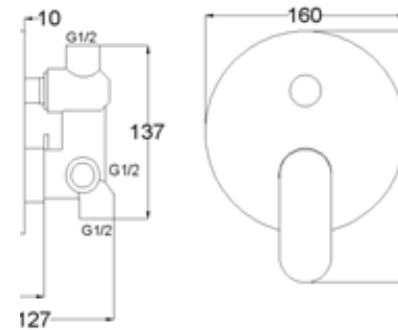

**AVIV CSCJN SINGLE LEVEL
CONCEALED MIXER
STOPCOCK WITH DIVERTER**