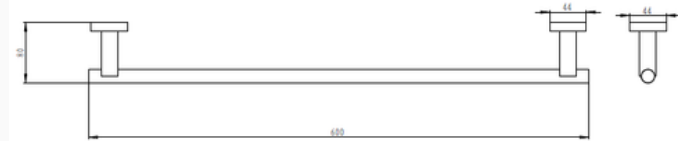

**AVIV STR01-BK Towel Rail
(Black)**

**AVIV STR01 Towel Rail
(Matt)**

**AVIV STR02 Towel Rail
(Matt)**

**AVIV STR02-BK Towel Rail
(Black)**

BATHROOM ACCESSORIES - TOWEL RAIL

**AVIV SD400 SOAP
DISPENSER**

**AVIV JUMBO PAPER ROLL
DISPENSER**