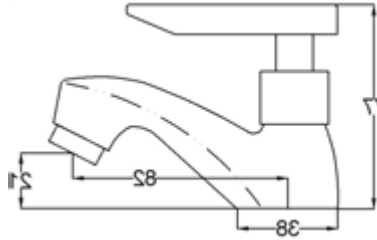

**AVIV PLTT702 BASIN
PILLAR TAP**

SMALL FAUCET

WWW.VIVAGROUP.COM.MY