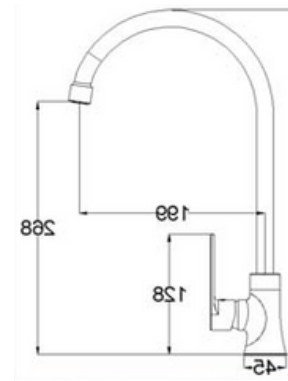

**AVIV WSTL11 WALL SINK
TAP WITH HIGH SPOUT**

**AVIV WPTL12 PILLAR SINK
TAP WITH HIGH SPOUT**

KITCHEN SINK TAP

WWW.VIVAGROUP.COM.MY

**AVIV HE13 PILLAR SINK
TAP**

**AVIV HE15 PILLAR SINK
TAP**

CONCEALED STOPCOCK