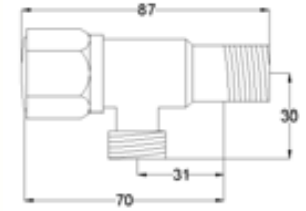

AVIV AV02 ANGLE VALVE