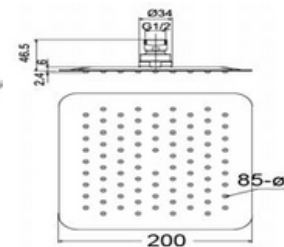

AVIV NSA01 SHOWER ARM

**AVIV S- SLIM SHOWER
HEAD 200MM * 200MM**

**AVIV SH01 SHOWER HEAD
150MM * 150MM**

SHOWER HEAD

WWW.VIVAGROUP.COM.MY

AVIV SH02 SHOWER HEAD

**AVIV SH11 SLIM SHOWER
HEAD - SQUARE 200MM*
200MM**