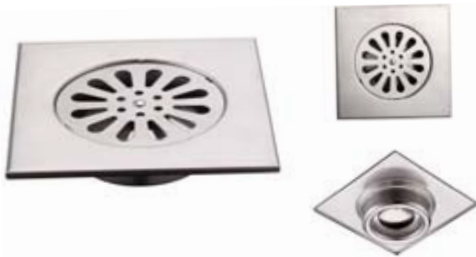

AVIV CTBD03 Hand Spray Bidet Set c/w 1.2m Flexible Hose & Angle Valve

AVIV CTBD02 Hand Spray Bidet Set c/w 1.2m Flexible Hose & Wall Bracket

BATHROOM ACCESSORIES
- HAND BIDET SET

AVIV CTBD01 Hand Spray Bidet Set c/w 1.2m Flexible Hose & Wall Bracket (Anti-Theft)

AVIV AV01 ANGLE VALVE

AVIV AV02 ANGLE VALVE

**BATHROOM
ACCESSORIES
- ANGLE VALVE**

**AVIV AV03 TWO WAY
ANGLE VALVE**

**AVIV AV04 TWO WAY
ANGLE VALVE**

AVIV

Your Bathroom Solutions
Provider

We offers
common but
unique in its
own way faucet
for a variety of
expectation.

**AVIV SG101 130mm x
130mm Tile Tray**

**AVIV FT101-6 150mm x
150mm Stainless Steel Floor
Grating**

FLOOR TRAP

WWW.VIVAGROUP.COM.MY

**AVIV FT150 150mm x
150mm Tile Tray**

**AVIV FT125-4 100m x
100mm Stainless Steel Floor
Grating For Washing
Machine**