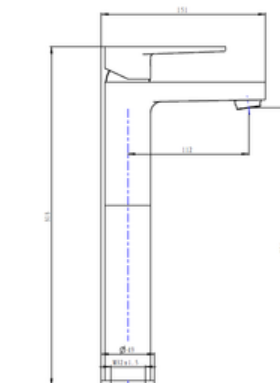

**AVIV BMTSKS-BK TALL
BASIN MIXER (BLACK)**

BASIN TAP - TALL SERIES

**AVIV BMTSKS-GL-TALL
BASIN MIXER (GOLD)**

**AVIV BIANCA-T Tall BASIN
COLD TAP**

WWW.VIVAGROUP.COM.MY

**AVIV BMTSKS-CH TALL
BASIN MIXER (CHROMED)**