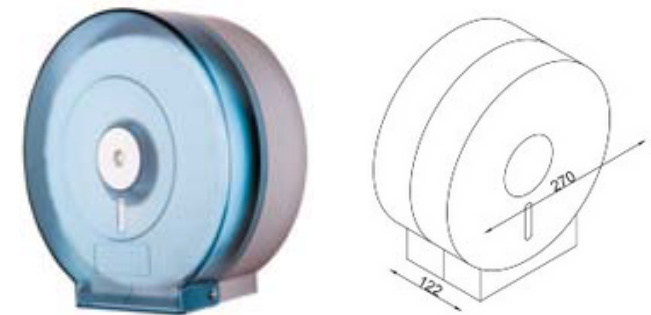

**AVIV JUMBO PAPER ROLL
DISPENSER**

SOAP DISPENSER /JUMBO ROLL

WWW.VIVAGROUP.COM.MY