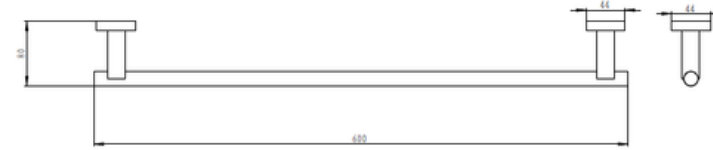

**AVIV STR01-BK Towel Rail
(Black)**

**AVIV STR01 Towel Rail
(Matt)**

**AVIV STR02 Towel Rail
(Matt)**

**AVIV STR02-BK Towel Rail
(Black)**

BATHROOM ACCESSORIES - TOWEL RAIL

**AVIV SD400 SOAP
DISPENSER**

**AVIV JUMBO PAPER ROLL
DISPENSER**