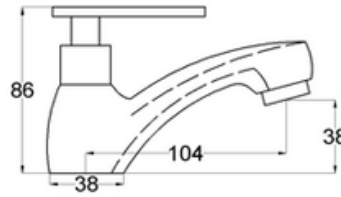

**AVIV PLTK102 BASIN
PILLAR TAP**

DIAMOND SERIES

WWW.VIVAGROUP.COM.MY