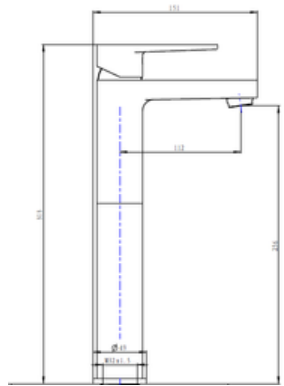

**AVIV BMTSKS-BK TALL
BASIN MIXER (BLACK)**

BASIN TAP - TALL SERIES