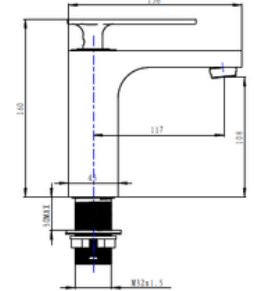

AVIV BM03 BASIN MIXER