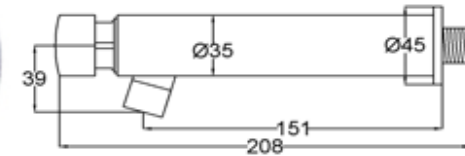

**AVIV SC02 SELF CLOSING
TAP**