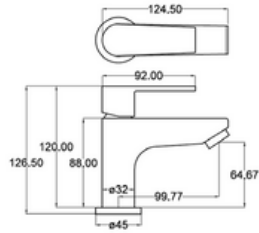

**AVIV PLTL101 BASIN
PILLAR TAP**

**AVIV PLTL102 BASIN
PILLAR TAP**

SMALL FAUCET

WWW.VIVAGROUP.COM.MY

AVIV BTL101 WALL BIBTAP

**AVIV HBTL102 WALL
BIBTAP WITH 1/2" HOSE
TAIL**

**AVIV HBTL103 WALL
BIBTAP C/W 3/4" HOSE
TAIL**