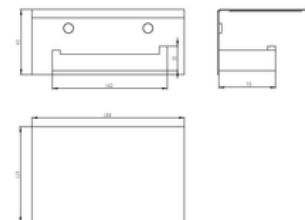

**AVIV PH01 Paper Holder
(Matt)**