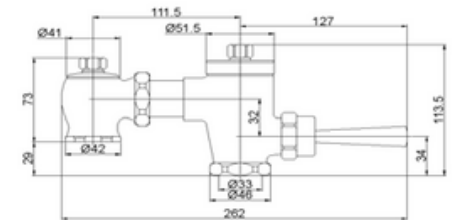

**AVIV URCB01 URINAL
CONCEALED FLUSH VALVE**