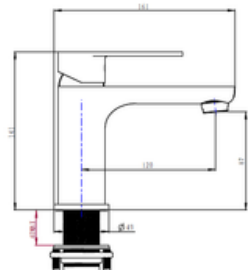

**AVIV BM03-BK BASIN
MIXER TAP - (BLACK)**