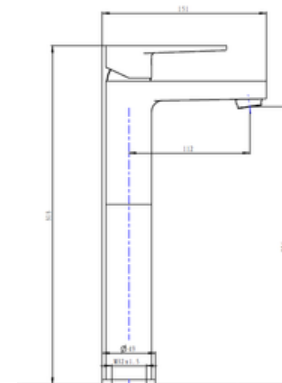

**AVIV BMTSKS-GL-TALL
BASIN MIXER (GOLD)**