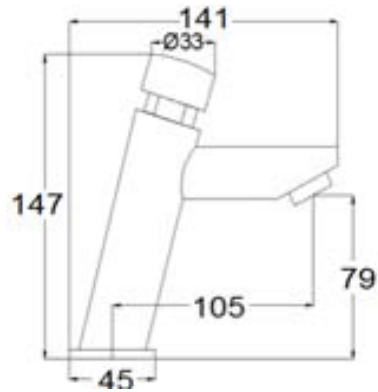

**AVIV URCB01 URINAL
CONCEALED FLUSH VALVE**

**AVIV WCC01 CONCEALED
FLUSH VALVE**

**AVIV EU01 EXPOSED
URINAL FLUSH VALVE**

**AVIV EW01 EXPOSED WC
FLUSH VALVE**

**AVIV SC01 SELF CLOSING
TAP**

**AVIV SC02 SELF CLOSING
TAP**