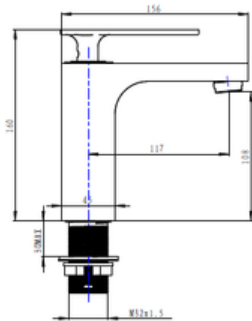

BASIN MIXER

YOUR BATHROOM SOLUTION

AVIV BM03-GD BASIN MIXER - (GOLD)