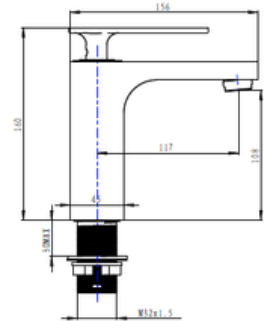

AVIV BM03- BASIN MIXER - (BLACK)