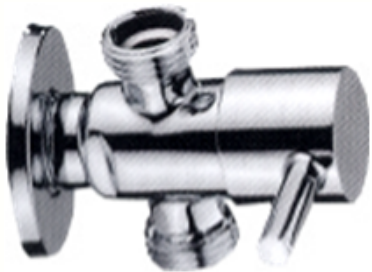

AVIV CTBD03 Hand Spray Bidet Set c/w 1.2m Flexible Hose & Angle Valve

AVIV CTBD02 Hand Spray Bidet Set c/w 1.2m Flexible Hose & Wall Bracket

BATHROOM ACCESSORIES
- HAND BIDET SET

AVIV CTBD01 Hand Spray Bidet Set c/w 1.2m Flexible Hose & Wall Bracket (Anti-Theft)

AVIV AV01 ANGLE VALVE

AVIV AV02 ANGLE VALVE

**BATHROOM
ACCESSORIES
- ANGLE VALVE**

**AVIV AV03 TWO WAY
ANGLE VALVE**

**AVIV AV04 TWO WAY
ANGLE VALVE**

AVIV

Your Bathroom Solutions
Provider

We offers
common but
unique in its
own way faucet
for a variety of
expectation.