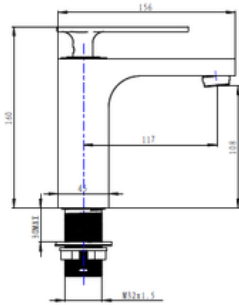

AVIV BM02F6 BASIN MIXER