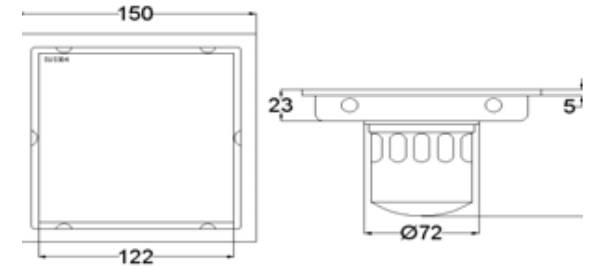

**AVIV SG101 130mm x
130mm Tile Tray**

**AVIV FT101-6 150mm x
150mm Stainless Steel Floor
Grating**

FLOOR TRAP

WWW.VIVAGROUP.COM.MY

**AVIV FT150 150mm x
150mm Tile Tray**

**AVIV FT125-4 100m x
100mm Stainless Steel Floor
Grating For Washing
Machine**