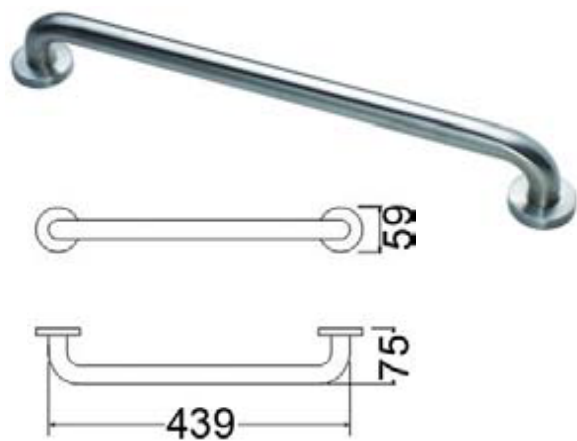

**AVIV URCB01 URINAL
CONCEALED FLUSH VALVE**

**AVIV WCC01 CONCEALED
FLUSH VALVE**

**AVIV EU01 EXPOSED
URINAL FLUSH VALVE**

**AVIV EW01 EXPOSED WC
FLUSH VALVE**

**AVIV SC01 SELF CLOSING
TAP**

**AVIV SC02 SELF CLOSING
TAP**

**AVIV SCW03 SELF CLOSING
TAP**

**AVIV SCW04 SELF CLOSING
TAP**

We are dedicated to providing you with only the best bathroom solutions.

GRAB BAR

WWW.VIVAGROUP.COM.MY

GB01 GRAB BAR

GB02 GRAB BAR

GB03 GRAB BAR