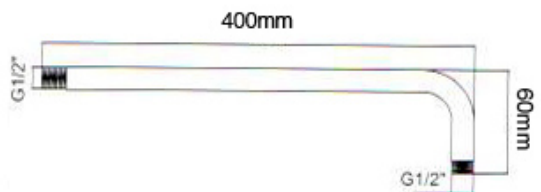

AVIV SA-13" SGOWER ARM

SHOWER ARM

WWW.VIVAGROUP.COM.MY