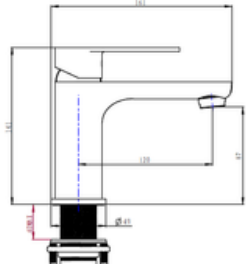

THE QUALITY

Let our products speak for quality itself.

AVIV

TABLE OF CONTENTS

DESCRIPTION

PAGE

- *PREMIUM SERIES* : 1-2
- *PROJECT SERIES* : 3-6
- *BASIN TAP (TALL)* : 7
- *KITCHEN SINK TAP* : 8
- *CONCEALED STOPCOCK* : 9-10
- *BATHROOM ACCESSORIES* : 11-19
- *SHOWER SERIES* : 20-23
- *COMMERCIAL SERIES* : 24-26