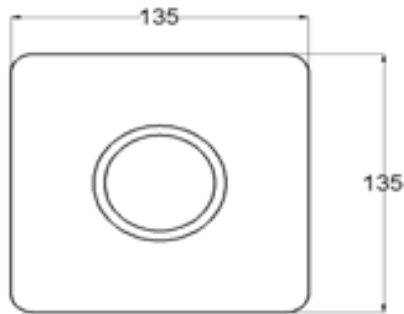

**AVIV URCB01 URINAL
CONCEALED FLUSH VALVE**